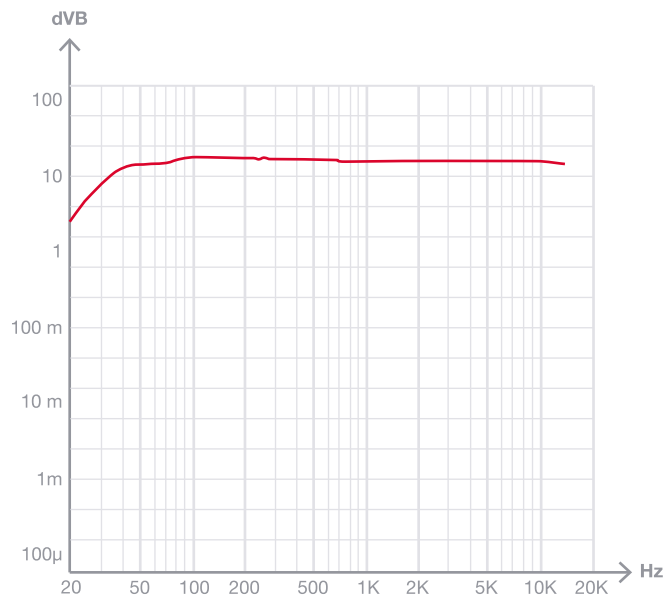

Frequency response

Block diagram

+ Info
<https://fonestar.com/PROX-60>